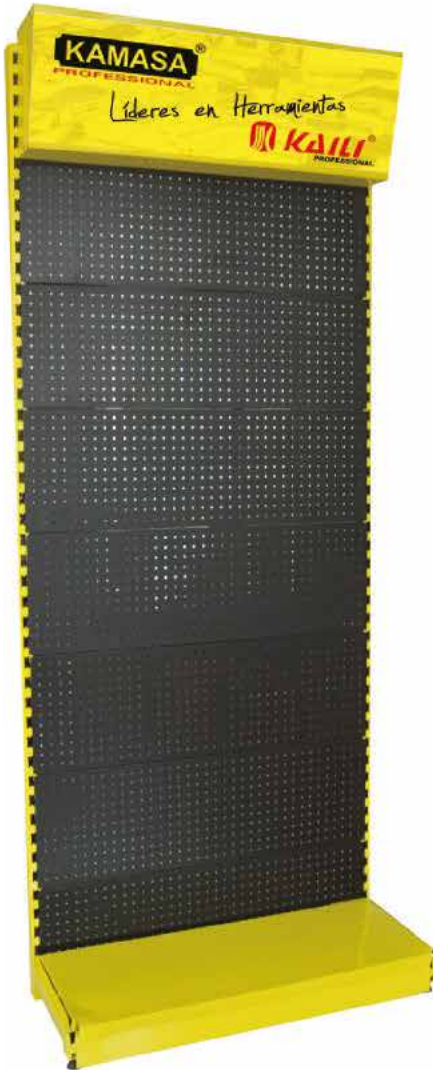

ESTANTE DE EXHIBICION
METAL DISPLAY RACK WITH HOOK

CODIGO	Largo-Length	
PMO-S001	97 x 240cm	1 pza